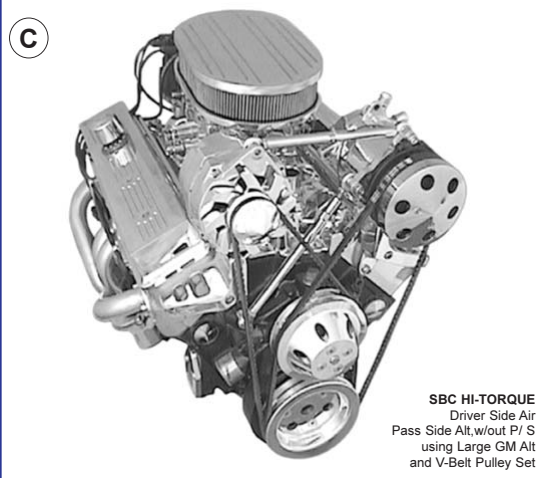

**A**

**SBC HI-TORQUE**  
Driver Side Alternator / Passenger Side Air  
using Type II Power Steering, Large GM  
Alternator V-Belt Pulley Set w/ 3-Groove Crank

**A**

Part #	<b>HI-TORQUE BRACKET KITS V-BELT</b> Complete kit with brackets & bars, 3 groove crank pulley, 2 groove wp pulley and 1 groove alternator pulley. Type II power steering with remote reservoir, fittings & belts ( <b>Alternator fan and Compressor cover optional</b> )	Natural \$1019.95 Polished \$1051.95 Chrome \$1198.95
--------	---	---

**B**

**VORTEC SBC HI-TORQUE STYLE BRACKET**  
For use w/ Vortec or New Fast Burn G.M. Aluminum Heads. Custom brackets are machined to fit "New" style intake.

**B**

Part #	<b>HI-TORQUE BRACKET KITS V-BELT</b> Complete kit with brackets & bars, 3 groove crank pulley, 2 groove wp pulley and 1 groove alternator pulley & belts ( <b>Alternator fan and Compressor cover optional</b> )	Natural \$ 522.95 Polished \$ 544.95 Chrome \$ 625.95
--------	---	---