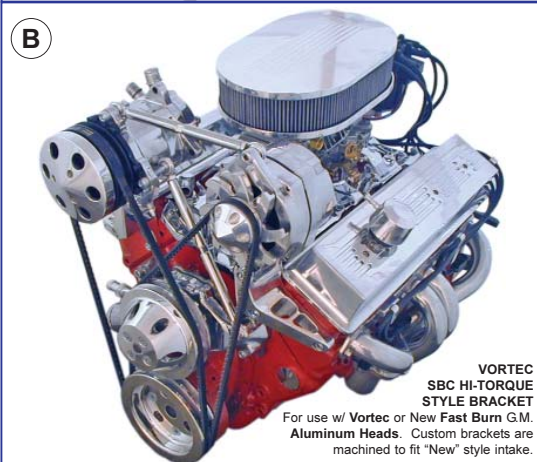

**A**

**SBC HI-TORQUE**  
Driver Side Alternator / Passenger Side Air  
using Type II Power Steering, Large GM  
Alternator V-Belt Pulley Set w/ 3-Groove Crank

**A**

Part #	<b>HI-TORQUE BRACKET KITS V-BELT</b> Complete kit with brackets & bars, 3 groove crank pulley, 2 groove wp pulley and 1 groove alternator pulley. Type II power steering with remote reservoir, fittings & belts ( <b>Alternator fan and Compressor cover optional</b> )	Natural \$1019.95 Polished \$1051.95 Chrome \$1198.95
--------	---	---

**B**

**VORTEC SBC HI-TORQUE STYLE BRACKET**  
For use w/ Vortec or New Fast Burn G.M. Aluminum Heads. Custom brackets are machined to fit "New" style intake.

**B**

Part #	<b>HI-TORQUE BRACKET KITS V-BELT</b> Complete kit with brackets & bars, 3 groove crank pulley, 2 groove wp pulley and 1 groove alternator pulley & belts ( <b>Alternator fan and Compressor cover optional</b> )	Natural \$ 522.95 Polished \$ 544.95 Chrome \$ 625.95
--------	---	---