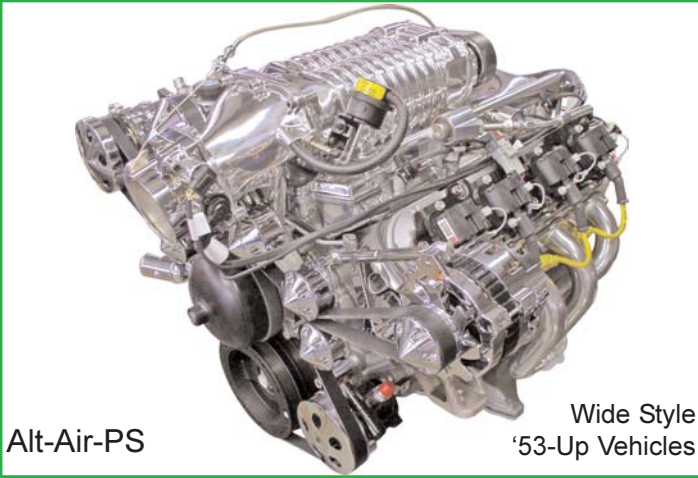

164

LS Brackets & Accessories

164

Alt-Air-PS

Wide Style
'53-Up Vehicles

Alt-PS Only

S&P LS Valve Covers
Option using Remote
Coils.

Wide Style
'53-Up Vehicles

Alt-Air-PS

Wide Style
'53-Up Vehicles

Alt-PS Only

Wide Style
'53-Up Vehicles

Alt-Air-PS

Street Rod Style

Alt-Air-PS

Street Rod Style