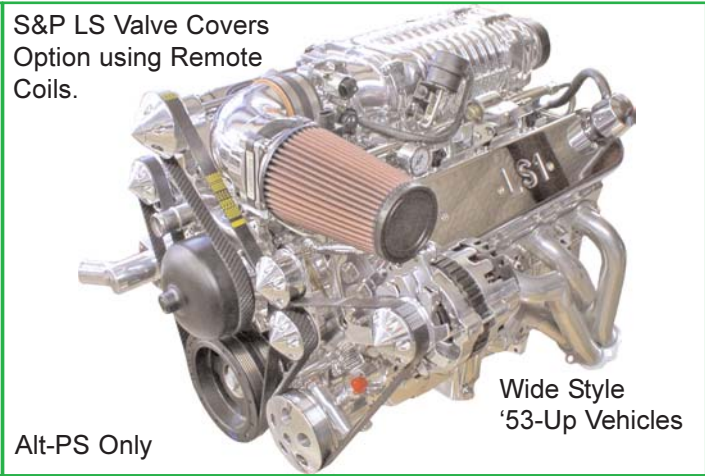

164

LS Brackets & Accessories

164

Alt-Air-PS

Wide Style
'53-Up Vehicles

Alt-PS Only

S&P LS Valve Covers
Option using Remote
Coils.

Wide Style
'53-Up Vehicles