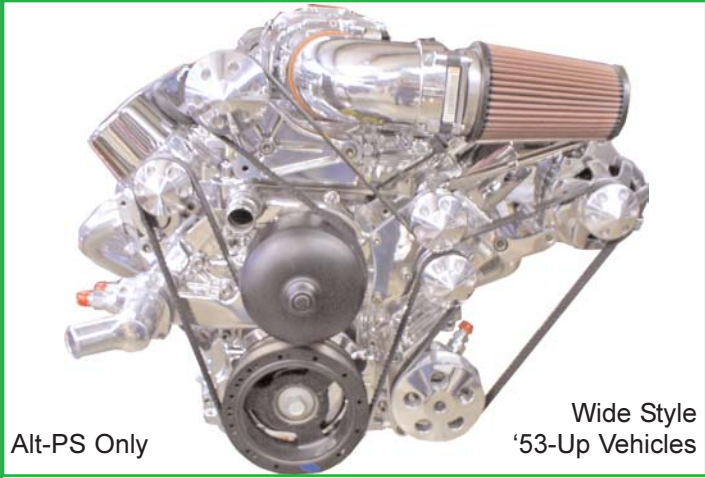

164

LS Brackets & Accessories

164

Alt-Air-PS

Wide Style
'53-Up Vehicles

Alt-PS Only

S&P LS Valve Covers
Option using Remote
Coils.

Wide Style
'53-Up Vehicles

Alt-Air-PS

Wide Style
'53-Up Vehicles

Alt-PS Only

Wide Style
'53-Up Vehicles

Alt-Air-PS

Street Rod Style

Alt-Air-PS

Street Rod Style