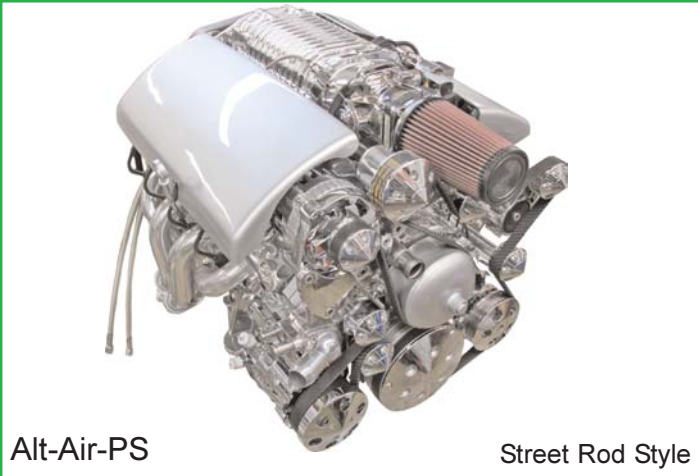

164

LS Brackets & Accessories

164

Alt-Air-PS

Wide Style
'53-Up Vehicles

Alt-PS Only

S&P LS Valve Covers
Option using Remote
Coils.

Wide Style
'53-Up Vehicles

Alt-Air-PS

Wide Style
'53-Up Vehicles

Alt-PS Only

Wide Style
'53-Up Vehicles

Alt-Air-PS

Street Rod Style

Alt-Air-PS

Street Rod Style