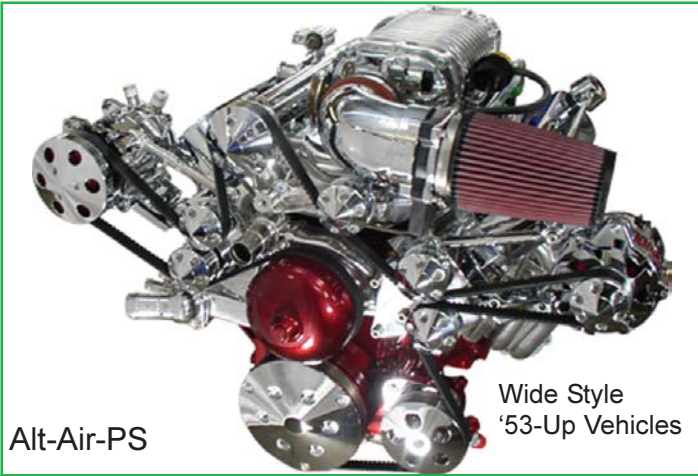

164

LS Brackets & Accessories

164

Alt-Air-PS

Wide Style
'53-Up Vehicles

Alt-PS Only

S&P LS Valve Covers
Option using Remote
Coils.

Wide Style
'53-Up Vehicles

Alt-Air-PS

Wide Style
'53-Up Vehicles

Alt-PS Only

Wide Style
'53-Up Vehicles

Alt-Air-PS

Street Rod Style

Alt-Air-PS

Street Rod Style