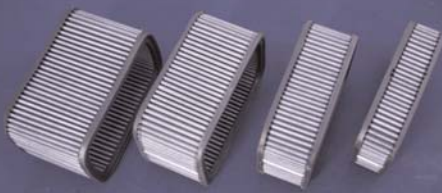

87

90 MM
WITH OR WITHOUT
MAF
Adapter

**Add-on Detent
Bracket for
350/700R4
Trans.
\$37.95**

Now ! 90 MM 5 Pin Mass Air Flow Air Cleaner Adapters. Must specify when ordering, air cleaner.

Pol. \$575.95 Chrome \$616.95

**Billet 90 mm Throttle Body
Drive by Cable
for LS1 / LS6 / LS-2 \$513.95**

**S&P Replacement
Air Filter Elements**
1 3/4" Element . . . \$22.95
2 1/2" Element . . . \$22.95
3" Element \$22.95
4" Element \$22.95

**3 Pin MAF
Air Filter**
RU 3130
7" Long
\$57.95

**5 Pin MAF
Air Filters**
RU 2520
5" Long
\$57.95
RU 2590
7" Long
\$57.95

**MAF RUBBER COUPLERS
with Clamps**

1. 3 Pin MAF \$ 47.95
2. 5 Pin MAF \$ 47.95
3. 4" Coupler \$ 26.95

**Spectre Performance
Air Filters**

6 & 10 inch Lengths
filter base adapters allows you to
use this filter on 3"- 3 1/2" - 4"
intake systems

8136..6" Blue.....\$57.95
8132..6" Red..... \$57.95
9736..10" Blue.....\$65.95
9732..10" Red..... \$65.95
4820..Filter Recharge kit,
comes with cleaner and
filter oil.\$24.95