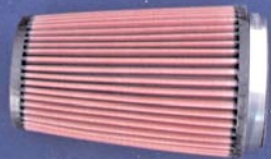

**3 Pin MAF
Air Filter**
RU 3130
7" Long
$57.95