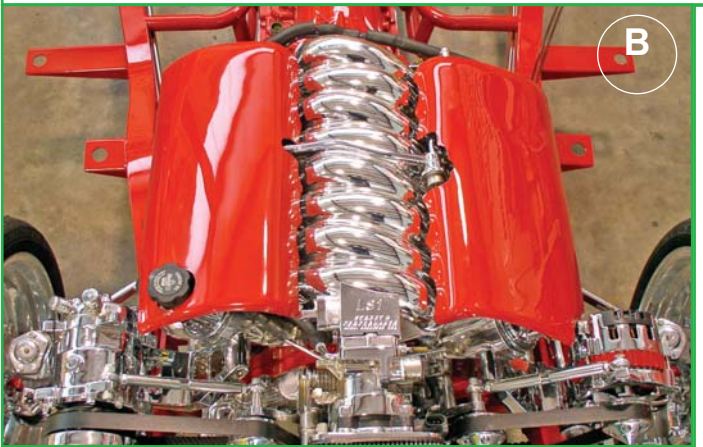

J

LS-6 '99 Up Red Top Covers  
0000000 pair \$155.95

E

LS2

LS2 Top Covers \$127.95  
Top Cover Pins \$4.95 Ea.  
Can be painted to match Vehicle

LS3 Top Covers \$127.95  
Top Cover Pins \$4.95 Ea.  
Can be painted to match Vehicle

I

A. 99 - up LS1 Vette Top Covers (pair) . . . . . \$105.95  
B. 97 - 98 LS-1 Vette Top Covers (pair) . . . . . \$99.95

LS-7 Top Covers . . . . . \$134.95  
Top Cover Pins \$4.95 Ea.

B

Custom Smooth LS-1,2,3,6,7 Top Covers  
Black, White or Red Paintable.  
LS1-6 \$275.95 per set  
LS2-3-7 \$290.95 per set  
With or without Oil hole / Fuel Line Slots

New Style

One piece top cover available for LS1 LS6 LS2 LS3 LS7  
in Black, White, Blue, Red, Silver, Tan, Gray or Carbon  
Fiber. Colors \$395.95... Carbon Fiber \$525.95

One piece LS Truck top cover.  
Paintable.  
Black, White or Red.  
With or Without alternator cutout.  
**Must Specify Alternator Cut Out**  
0000000 Black. . . . . \$349.95  
0000000 Black Alt Cut Out. . \$349.95  
0000000 White. . . . . \$349.95  
0000000 White Alt Cut Out. . \$394.95  
0000000 Red. . . . . \$349.95  
0000000 Red Alt Cut Out. . . \$349.95