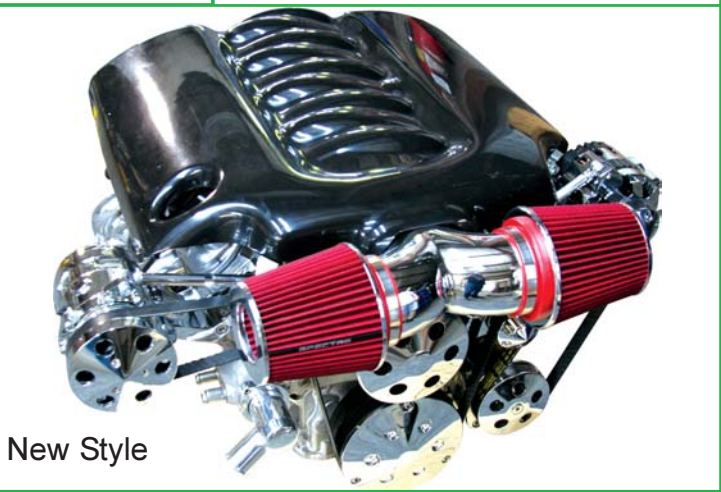

J

LS-6 '99 Up Red Top Covers  
0000000 pair \$155.95

E

LS2

LS2 Top Covers \$127.95  
Top Cover Pins \$4.95 Ea.  
Can be painted to match Vehicle

LS3 Top Covers \$127.95  
Top Cover Pins \$4.95 Ea.  
Can be painted to match Vehicle

I

A. 99 - up LS1 Vette Top Covers (pair) . . . . . \$105.95  
B. 97 - 98 LS-1 Vette Top Covers (pair) . . . . . \$99.95

LS-7 Top Covers . . . . . \$134.95  
Top Cover Pins \$4.95 Ea.

B

Custom Smooth LS-1,2,3,6,7 Top Covers  
Black, White or Red Paintable.  
LS1-6 \$275.95 per set  
LS2-3-7 \$290.95 per set  
With or without Oil hole / Fuel Line Slots

New Style

One piece top cover available for LS1 LS6 LS2 LS3 LS7  
in Black, White, Blue, Red, Silver, Tan, Gray or Carbon  
Fiber. Colors \$395.95... Carbon Fiber \$525.95

One piece LS Truck top cover.  
Paintable.  
Black, White or Red.  
With or Without alternator cutout.  
**Must Specify Alternator Cut Out**  
0000000 Black. . . . . \$349.95  
0000000 Black Alt Cut Out. . \$349.95  
0000000 White. . . . . \$349.95  
0000000 White Alt Cut Out. . \$394.95  
0000000 Red. . . . . \$349.95  
0000000 Red Alt Cut Out. . . \$349.95